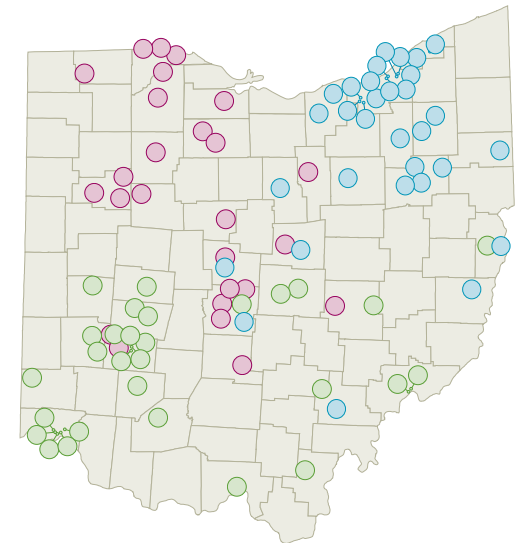

24/7 monitoring and support, including:

- Re-routing traffic before campus impact
- Early detection of last mile circuit problems and reduced time to repair

Includes in-state service (IntraOhio), which:

Ohio | OARnet

Dana Rogers

Air Force Institute of Technology . . . 1	Ohio Christian University 13
Ashland University 2	Ohio Northern University 14
Bluffton University 3	Ohio State University, The 15
Bowling Green State University . . . 4	Ohio Wesleyan University 16
Franklin University 5	Otterbein College 17
Heidelberg University 6	Owens Community College 18
James A Rhodes State College 7	Payne Theological Seminary 19
Lourdes College 8	Pontifical College Josephinum . . . 20
Marion Technical College 9	Terra Community College 21
Mercy College of Northwest Ohio 10	Tiffin University 22
Mount Vernon Nazarene College 11	University of Findlay, The 23
Northwest State Community College 12	University of Northwestern Ohio. 24
	University of Toledo, The 25
	Zane State College 26

Toni Capocciana

Antioch University 1	Muskingum University. 15
Cedarville University 2	Shawnee State University 16
Central Ohio Technical College. 3	Sinclair Community College. 17
Central State University 4	Southern State Community College. 18
Cincinnati State Community College 5	Union Institute and University . . 19
Clark State Community College 6	University of Cincinnati 20
Columbus State Community College 7	University of Dayton 21
Denison University 8	University of Rio Grande/Rio Grande Community College. 22
Eastern Gateway Community College 9	Urbana University 23
Edison State Community College 10	Washington State Community College. 24
Hebrew Union College 11	Wilberforce University. 25
Hocking College 12	Wilmington College 26
Marietta College 13	Wittenberg University 27
Miami University 14	Wright State University 28
	Xavier University 29