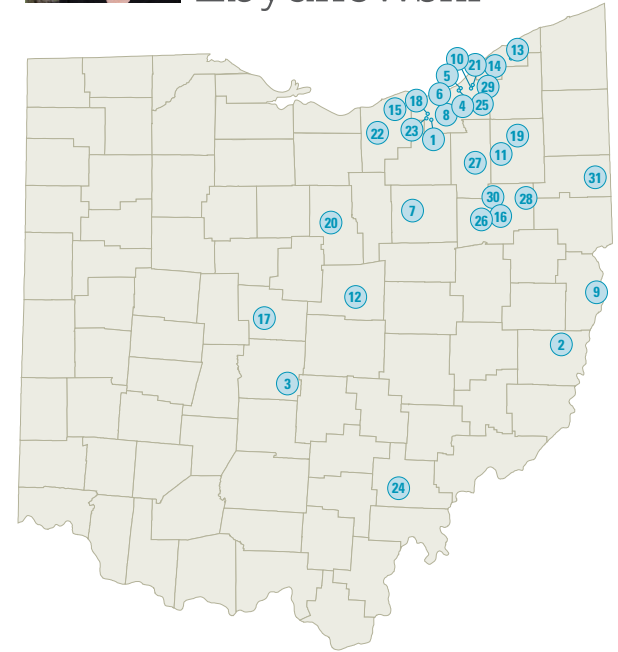

Mary Ann Zbydnowski

Baldwin-Wallace College 1	Methodist Theological School in Ohio 17
Belmont Technical College 2	NASA Glenn Research Center . . . 18
Capital University. 3	North Central State College 19
Case Western Reserve University 4	Northeastern Ohio Universities College of Medicine. 20
Cleveland Institute of Music 5	Notre Dame College 21
Cleveland State University 6	Oberlin College 22
College of Wooster, The 7	Ohio Aerospace Institute 23
Cuyahoga Community College 8	Ohio University 24
Franciscan University. 9	Siegal College of Judaic Studies 25
John Carroll University. 10	Stark State College of Technology 26
Kent State University 11	University of Akron 27
Kenyon College 12	Lakeland Community College . . . 14
Lake Erie College. 13	Lorain County Community College 15
Malone University 16	Walsh University 30
	Youngstown State University . . . 31