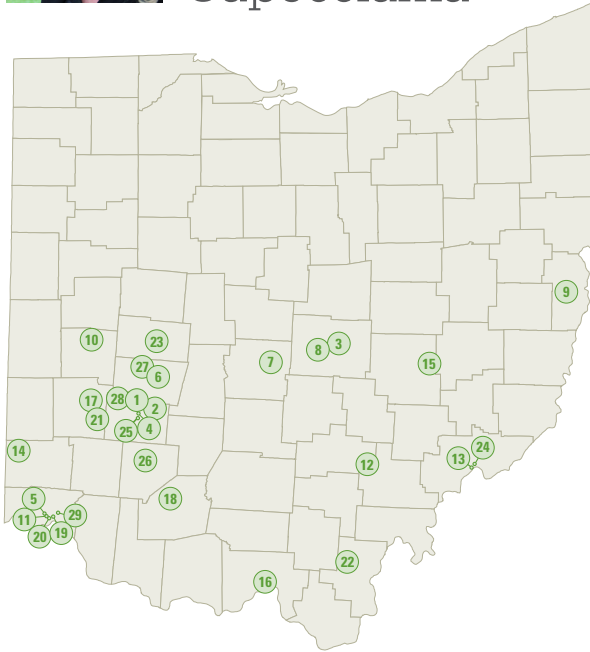

Ohio | OARnet

Dana Rogers

Air Force Institute of Technology . . . 1	Ohio Christian University 13
Ashland University 2	Ohio Northern University 14
Bluffton University 3	Ohio State University, The 15
Bowling Green State University . . . 4	Ohio Wesleyan University 16
Franklin University 5	Otterbein College 17
Heidelberg University 6	Owens Community College 18
James A Rhodes State College 7	Payne Theological Seminary 19
Lourdes College 8	Pontifical College Josephinum . . . 20
Marion Technical College 9	Terra Community College 21
Mercy College of Northwest Ohio 10	Tiffin University 22
Mount Vernon Nazarene College 11	University of Findlay, The 23
Northwest State Community College 12	University of Northwestern Ohio. 24
	University of Toledo, The 25
	Zane State College 26

Toni Capocciana

Antioch University 1	Muskingum University. 15
Cedarville University 2	Shawnee State University 16
Central Ohio Technical College. 3	Sinclair Community College. 17
Central State University 4	Southern State Community College. 18
Cincinnati State Community College 5	Union Institute and University . . 19
Clark State Community College 6	University of Cincinnati 20
Columbus State Community College 7	University of Dayton 21
Denison University 8	University of Rio Grande/Rio Grande Community College. 22
Eastern Gateway Community College 9	Urbana University 23
Edison State Community College 10	Washington State Community College. 24
Hebrew Union College 11	Wilberforce University. 25
Hocking College 12	Wilmington College 26
Marietta College 13	Wittenberg University 27
Miami University 14	Wright State University 28
	Xavier University 29