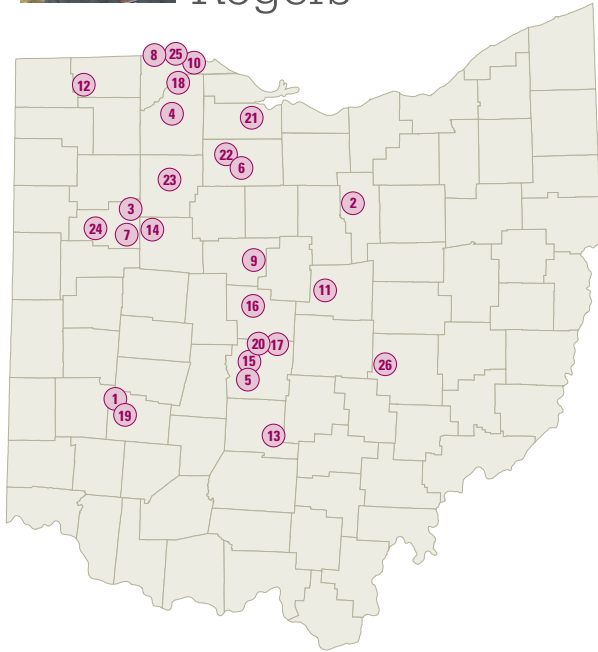

Ohio | OARnet

1224 Kinnear Road
Columbus, Ohio 43212
614.292.9191 • www.oar.net

OARnet Membership

An overview of your member benefits and representation

Connect with your client services representative to learn more about OARnet member benefits, from network access to virtualization software.

Ohio | OARnet

Dana Rogers

Air Force Institute of Technology . . . 1	Ohio Christian University 13
Ashland University 2	Ohio Northern University 14
Bluffton University 3	Ohio State University, The 15
Bowling Green State University . . . 4	Ohio Wesleyan University 16
Franklin University 5	Otterbein College 17
Heidelberg University 6	Owens Community College 18
James A Rhodes State College 7	Payne Theological Seminary 19
Lourdes College 8	Pontifical College Josephinum . . . 20
Marion Technical College 9	Terra Community College 21
Mercy College of Northwest Ohio 10	Tiffin University 22
Mount Vernon Nazarene College 11	University of Findlay, The 23
Northwest State Community College 12	University of Northwestern Ohio. 24
	University of Toledo, The 25
	Zane State College 26

Toni Capocciana

Antioch University 1	Muskingum University. 15
Cedarville University 2	Shawnee State University 16
Central Ohio Technical College. 3	Sinclair Community College. 17
Central State University 4	Southern State Community College. 18
Cincinnati State Community College 5	Union Institute and University . . 19
Clark State Community College 6	University of Cincinnati 20
Columbus State Community College 7	University of Dayton 21
Denison University 8	University of Rio Grande/Rio Grande Community College. 22
Eastern Gateway Community College 9	Urbana University 23
Edison State Community College 10	Washington State Community College. 24
Hebrew Union College 11	Wilberforce University. 25
Hocking College 12	Wilmington College 26
Marietta College 13	Wittenberg University 27
Miami University 14	Wright State University 28
	Xavier University 29